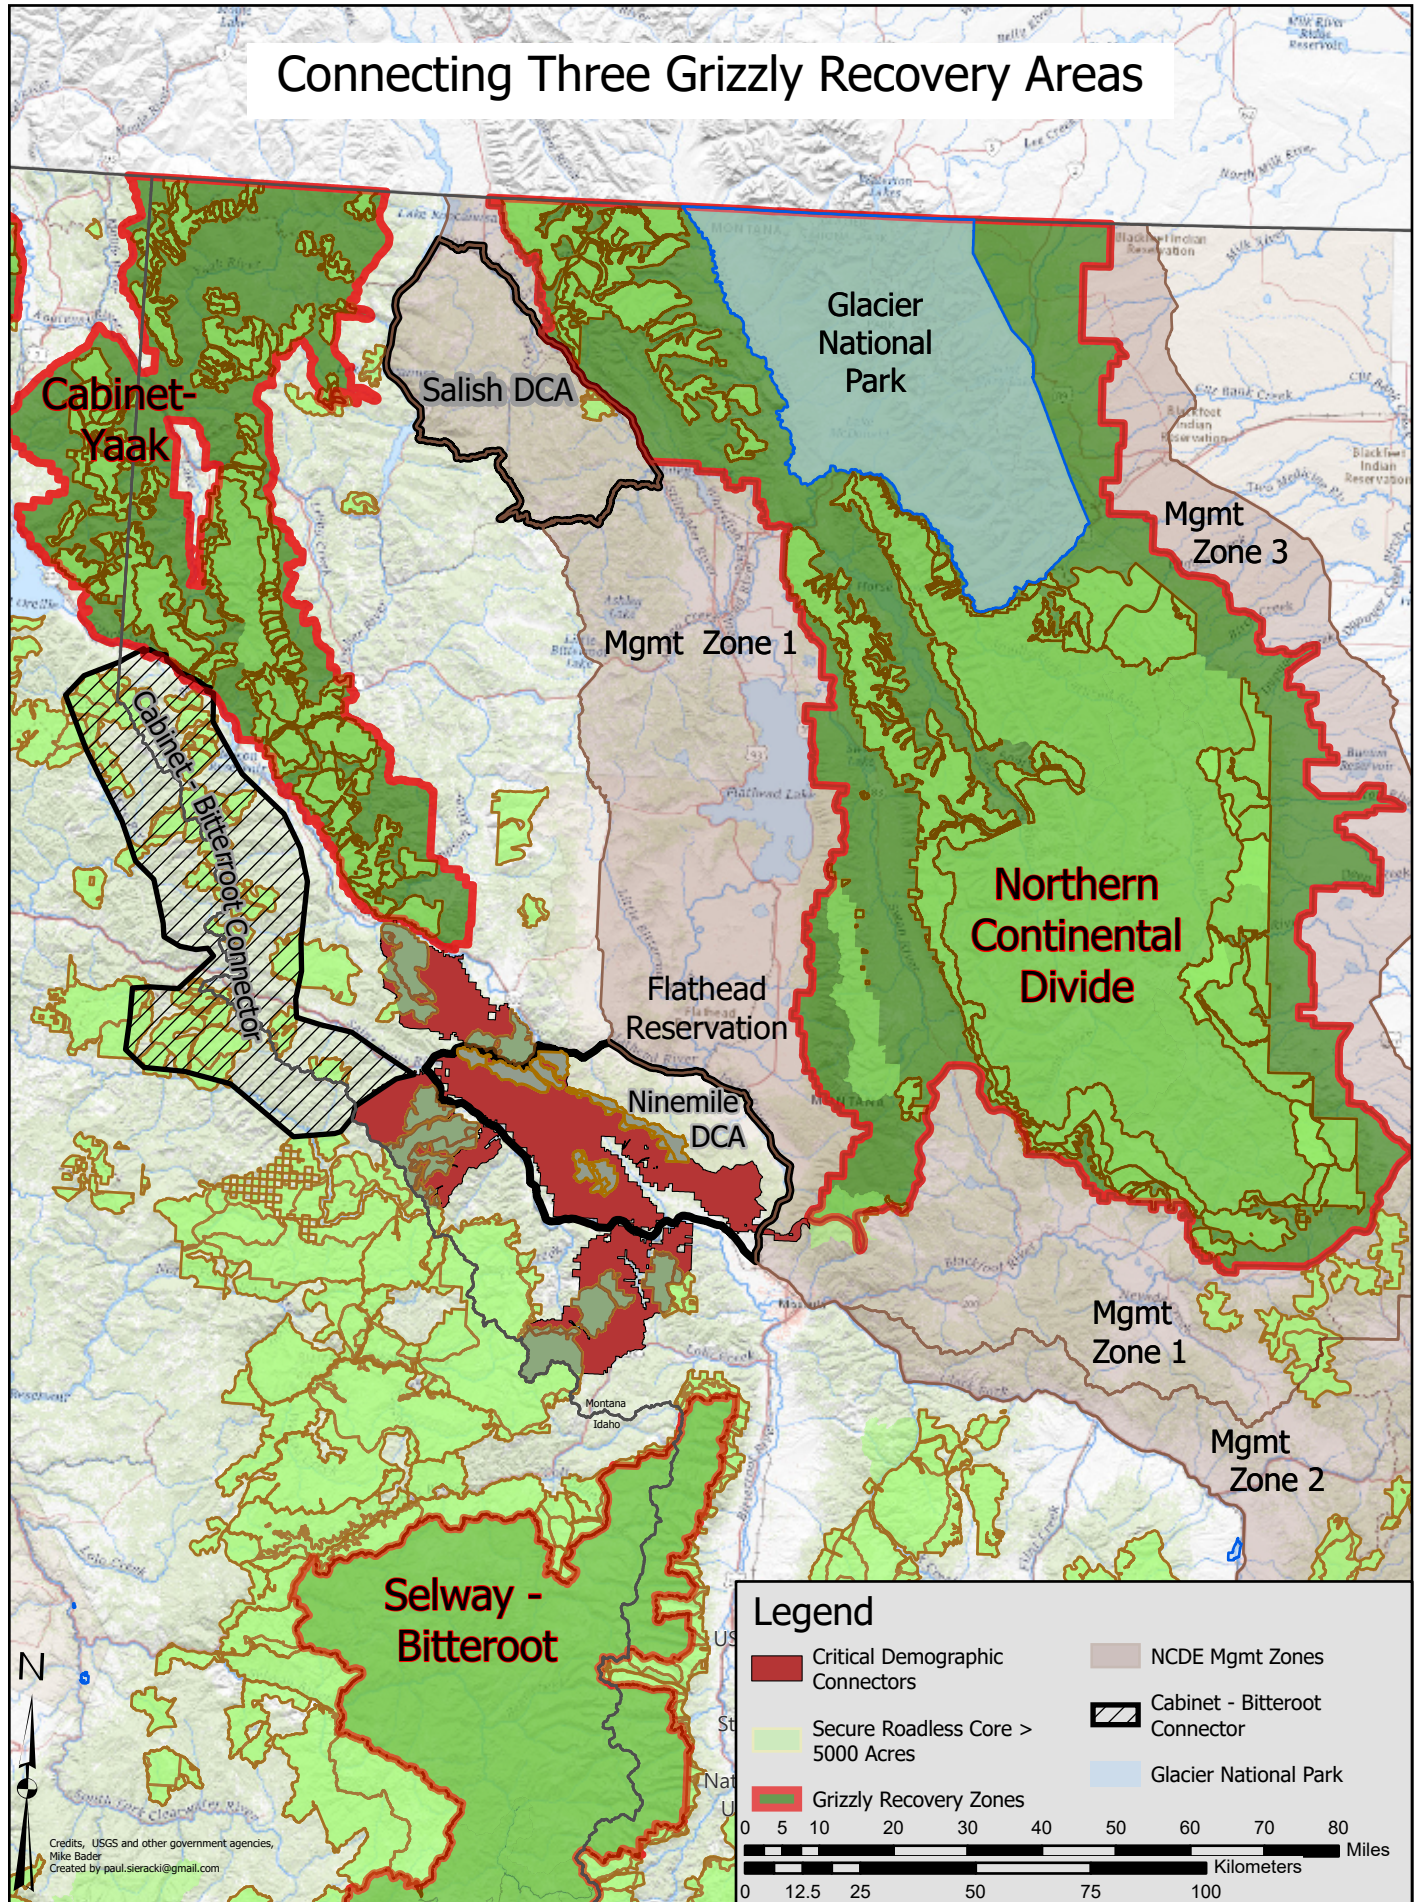

# Connecting Three Grizzly Recovery Areas

## Legend

- Critical Demographic Connectors
- Secure Roadless Core > 5000 Acres
- Grizzly Recovery Zones
- NCDE Mgmt Zones
- Cabinet - Bitterroot Connector
- Glacier National Park

Credits, USGS and other government agencies,  
 Mike Bader  
 Created by paul.sieracki@gmail.com